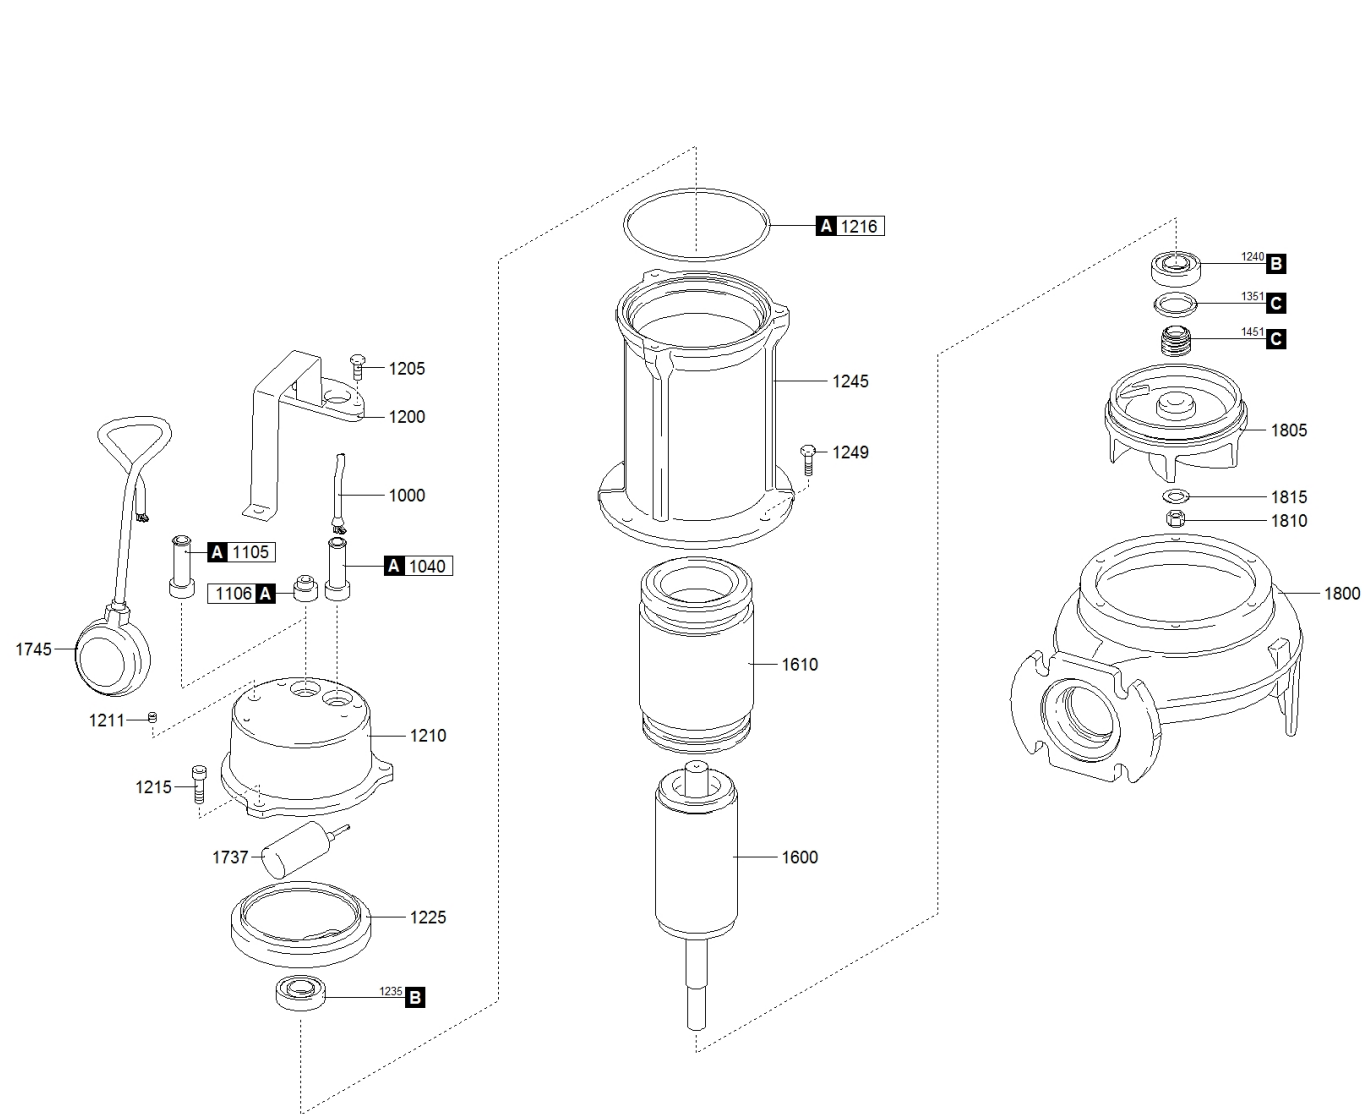

1125.011 - DGE 75/2/G50H A1BM5 NGTQG21U23N00WH

water solutions

1125.011 - DGE 75/2/G50H A1BM5 NGTGQ21U23N00WH

		Code	Description		Q.ty	Price (€)
A		601039001	GASKETS KIT	805503	1	
C		602002011	MECHANICAL SEALS KIT	805504	1	
B		604002231	BEARINGS KIT	805505	1	
1000		250102304010200000	POWER CABLE		1	
1040		235672106900	RUBBER GASKET [POWER CABLE]	711413	1	
1105		235672106900	RUBBER GASKET [FLOAT SWITCH]	711413	1	
1200		235330411020	HANDLE		1	
1205		270830610123200000	SCREW [HANDLE >> COVER]	802092	2	
1210		232110110530	COVER		1	
1211		270139510104000000	CAP [TIGHTNESS TEST]	802099	1	
1215		270830610143200000	SCREW [COVER >> MOTOR CASE]	806113	3	
1216		271770098035000000	GASKET [COVER >> MOTOR CASE]		1	
1225		230650100069	UPPER BEARING HOLDER		1	
1235		2729062010200000	UPPER BEARING	711365	1	
1240		2729062010200000	LOWER BEARING	711365	1	
1245		231010110550	MOTOR CASE		1	
1249		270830510161200000	SCREW [MOTOR CASE >> PUMP BODY]		4	
1351		237970120240700000	LOWER LIP SEAL [LOWER BEARING]	711359	1	
1451		230000010120000000	1st MECHANICAL SEAL	711373	1	
1600		230230011411250	SHAFT WITH ROTOR		1	
1610		230801141001000000	WOUND STATOR	711334	1	
1650		2790300422785	DATAPLATE		1	
1655		273130000000	RIVET [DATAPLATE]	802085	2	
1737		2517012000000	CAPACITOR	710985	1	
1745		254500404100000	FLOAT SWITCH		1	
1800		21251410820124402	PUMP BODY		1	
1805		21411400720611590	IMPELLER	711358	1	
1810		27073101902100000	LOCKING IMPELLER		1	
1815		270530808202000000	LOCKING WASHER [IMPELLER]		1	